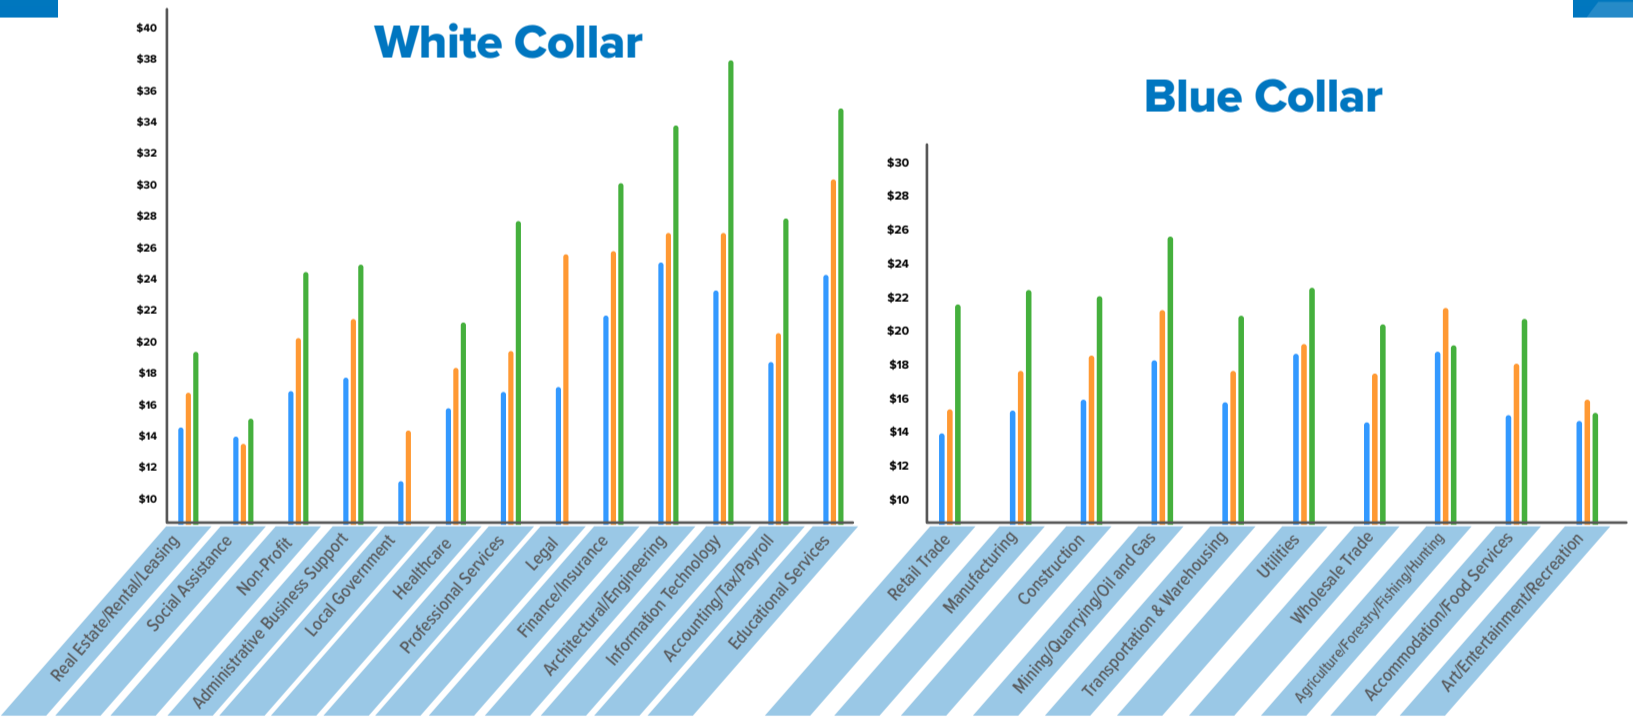

Average Reported Hourly Wages

● Entry Level ● Average ● Top