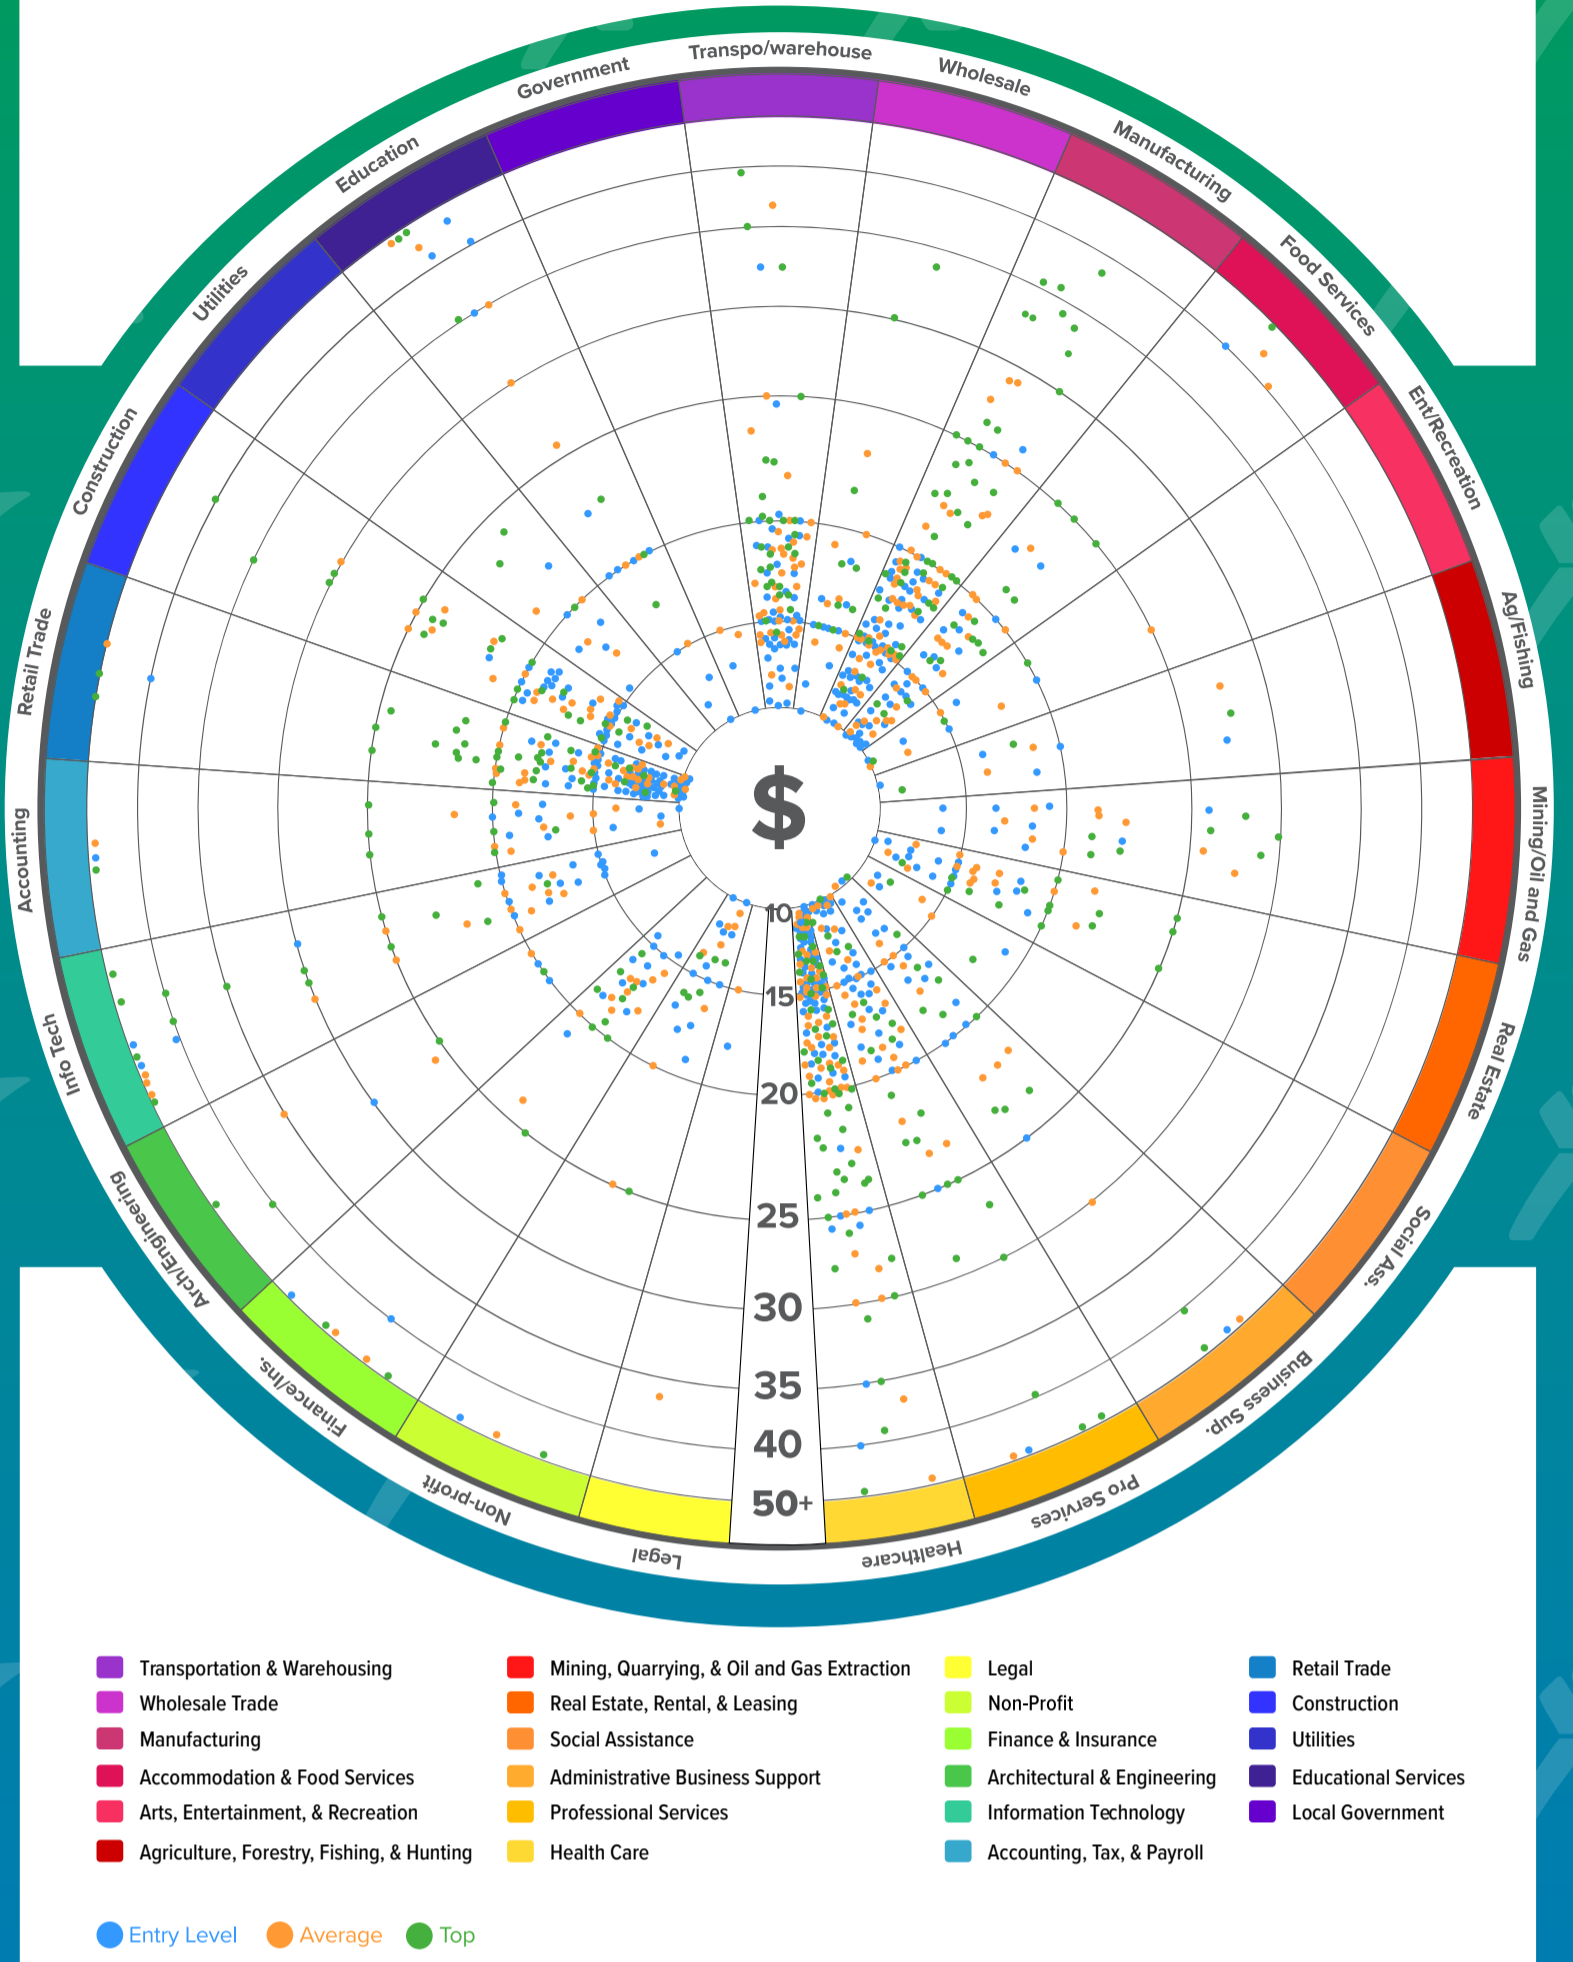

# East Texas 2022 Wage Analysis

## Total Reported Hourly Wages by Industry

## Average Reported Hourly Wages

● Entry Level ● Average ● Top

## Average Reported Annual Salaries

● Entry Level ● Average ● Top

This survey is conducted by  
Express Employment Professionals of Tyler, Texas  
and is co-sponsored by Rose City SHRM.